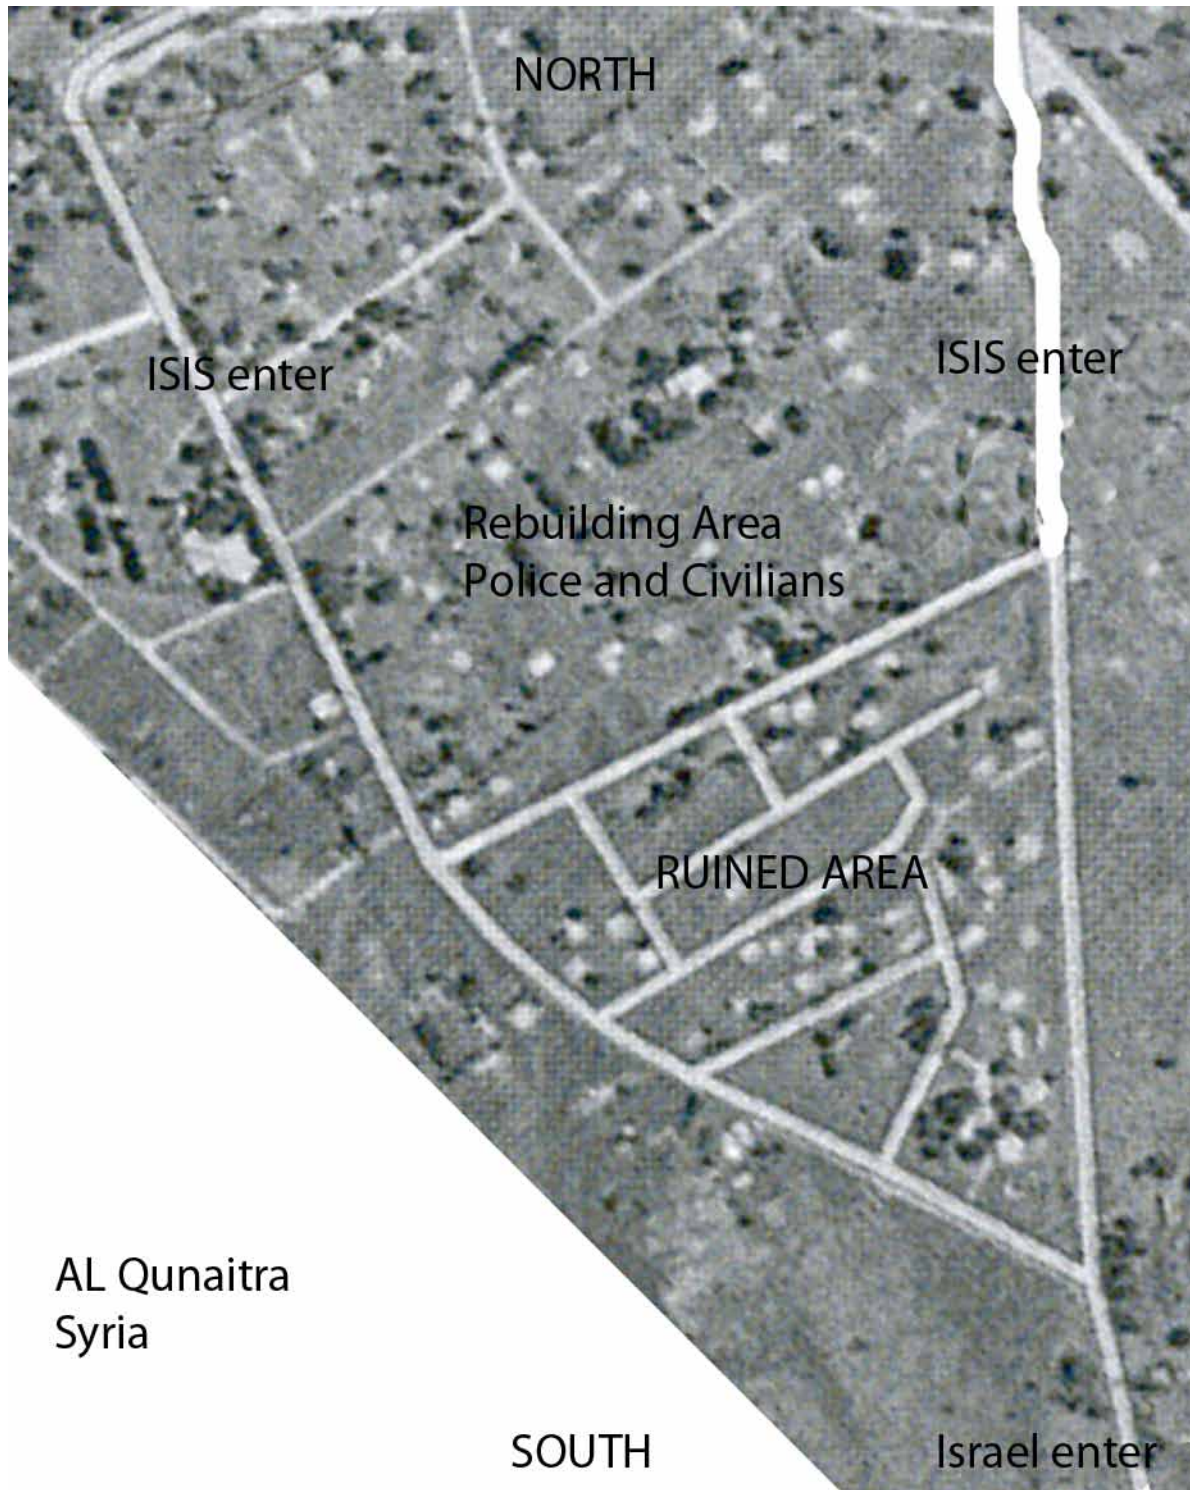

## Scenario 4

# Too Close for Comfort

The village of Al Qunaitra on the Syrian Israeli border gets very short notice that column of about 50 ISIS troops in vehicles some armed with heavy machine guns are heading for them.

There are only about 12 police and 15 armed civilians in the village, so the police broadcast a plea for help. An Israeli platoon on border patrol in 3 M113 APCs decides the ISIS troops are too close for comfort.

Board Layout and troop disbursement.